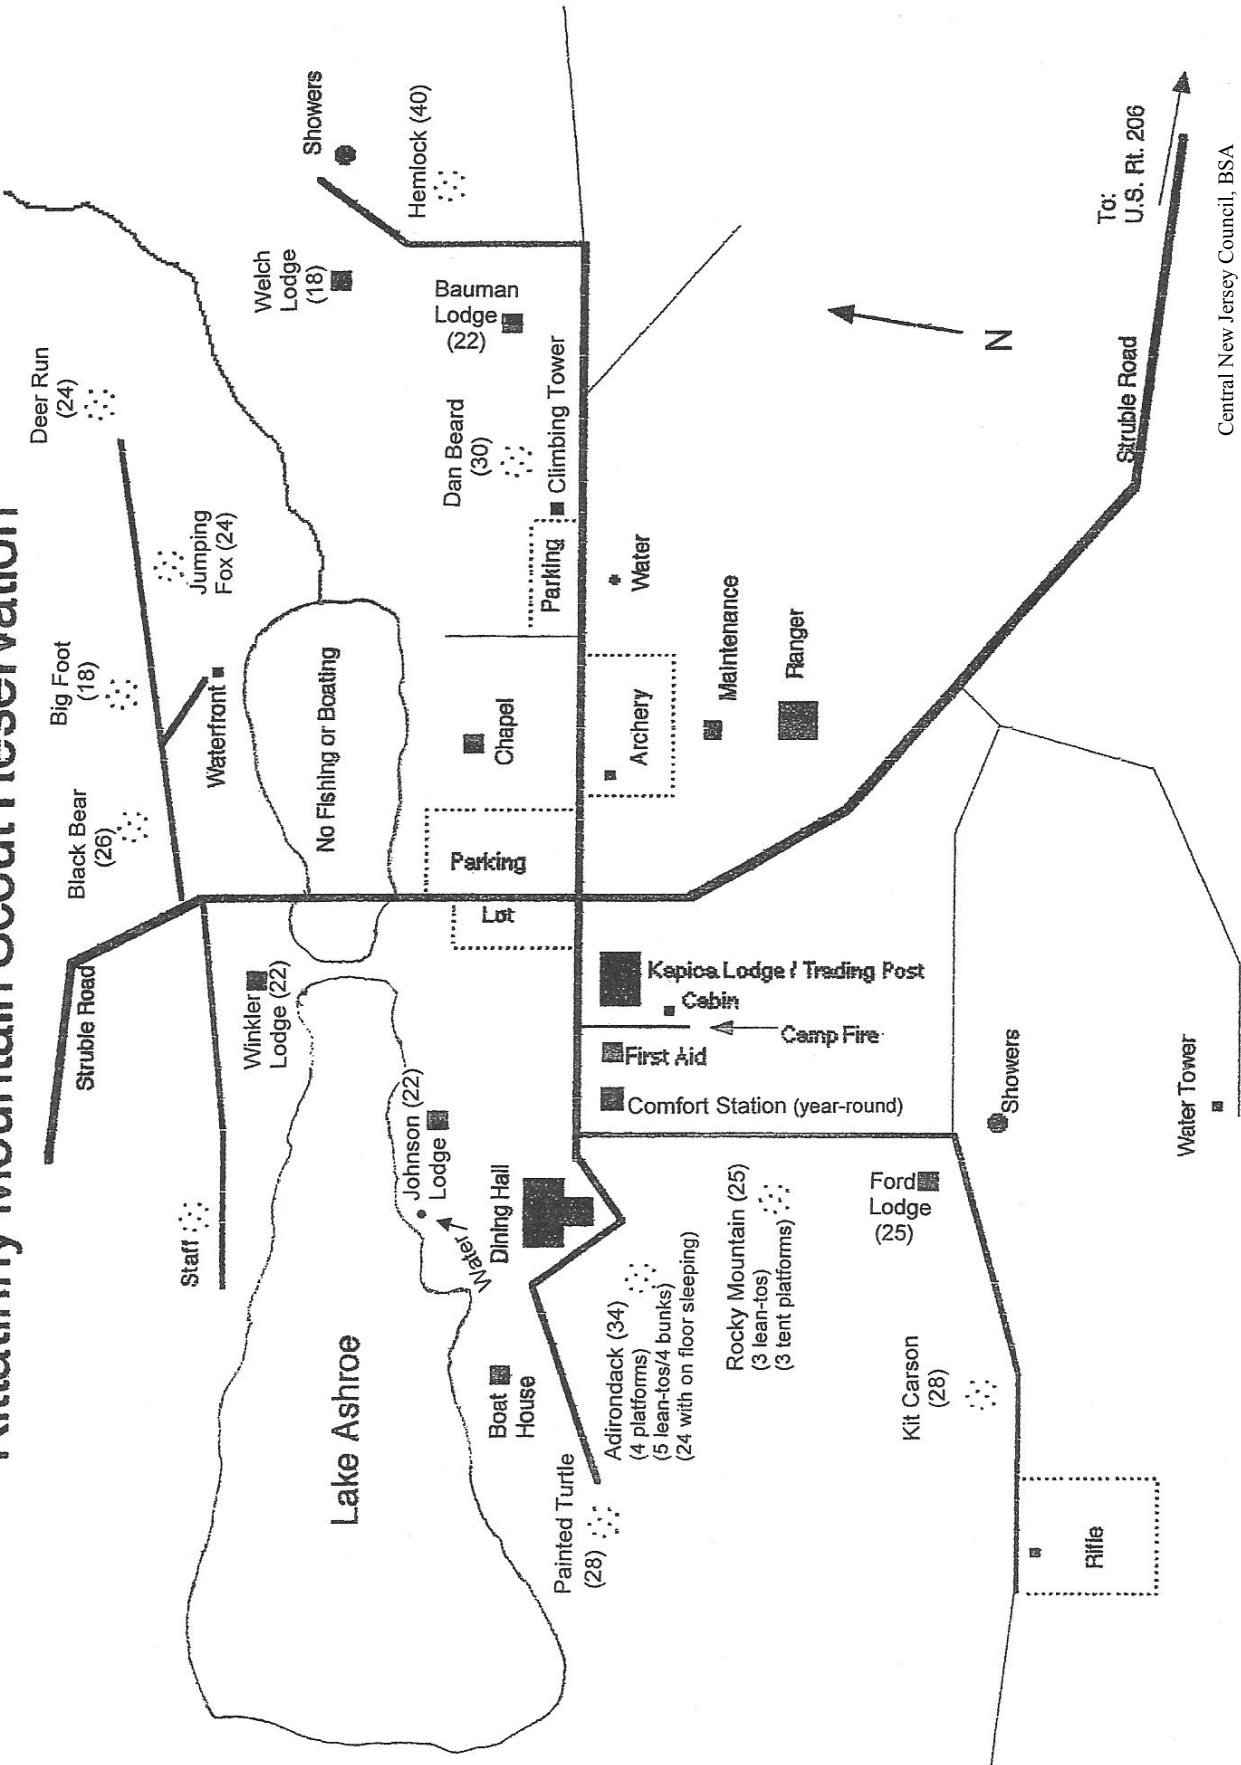

Kittatinny Mountain Scout Reservation

No Trespassing

Central New Jersey Council, BSA
 2245 Route 130, Suite 106
 Dayton, NJ 08810
 Office: (609) 419-1600
 Camp: (973) 948-4757