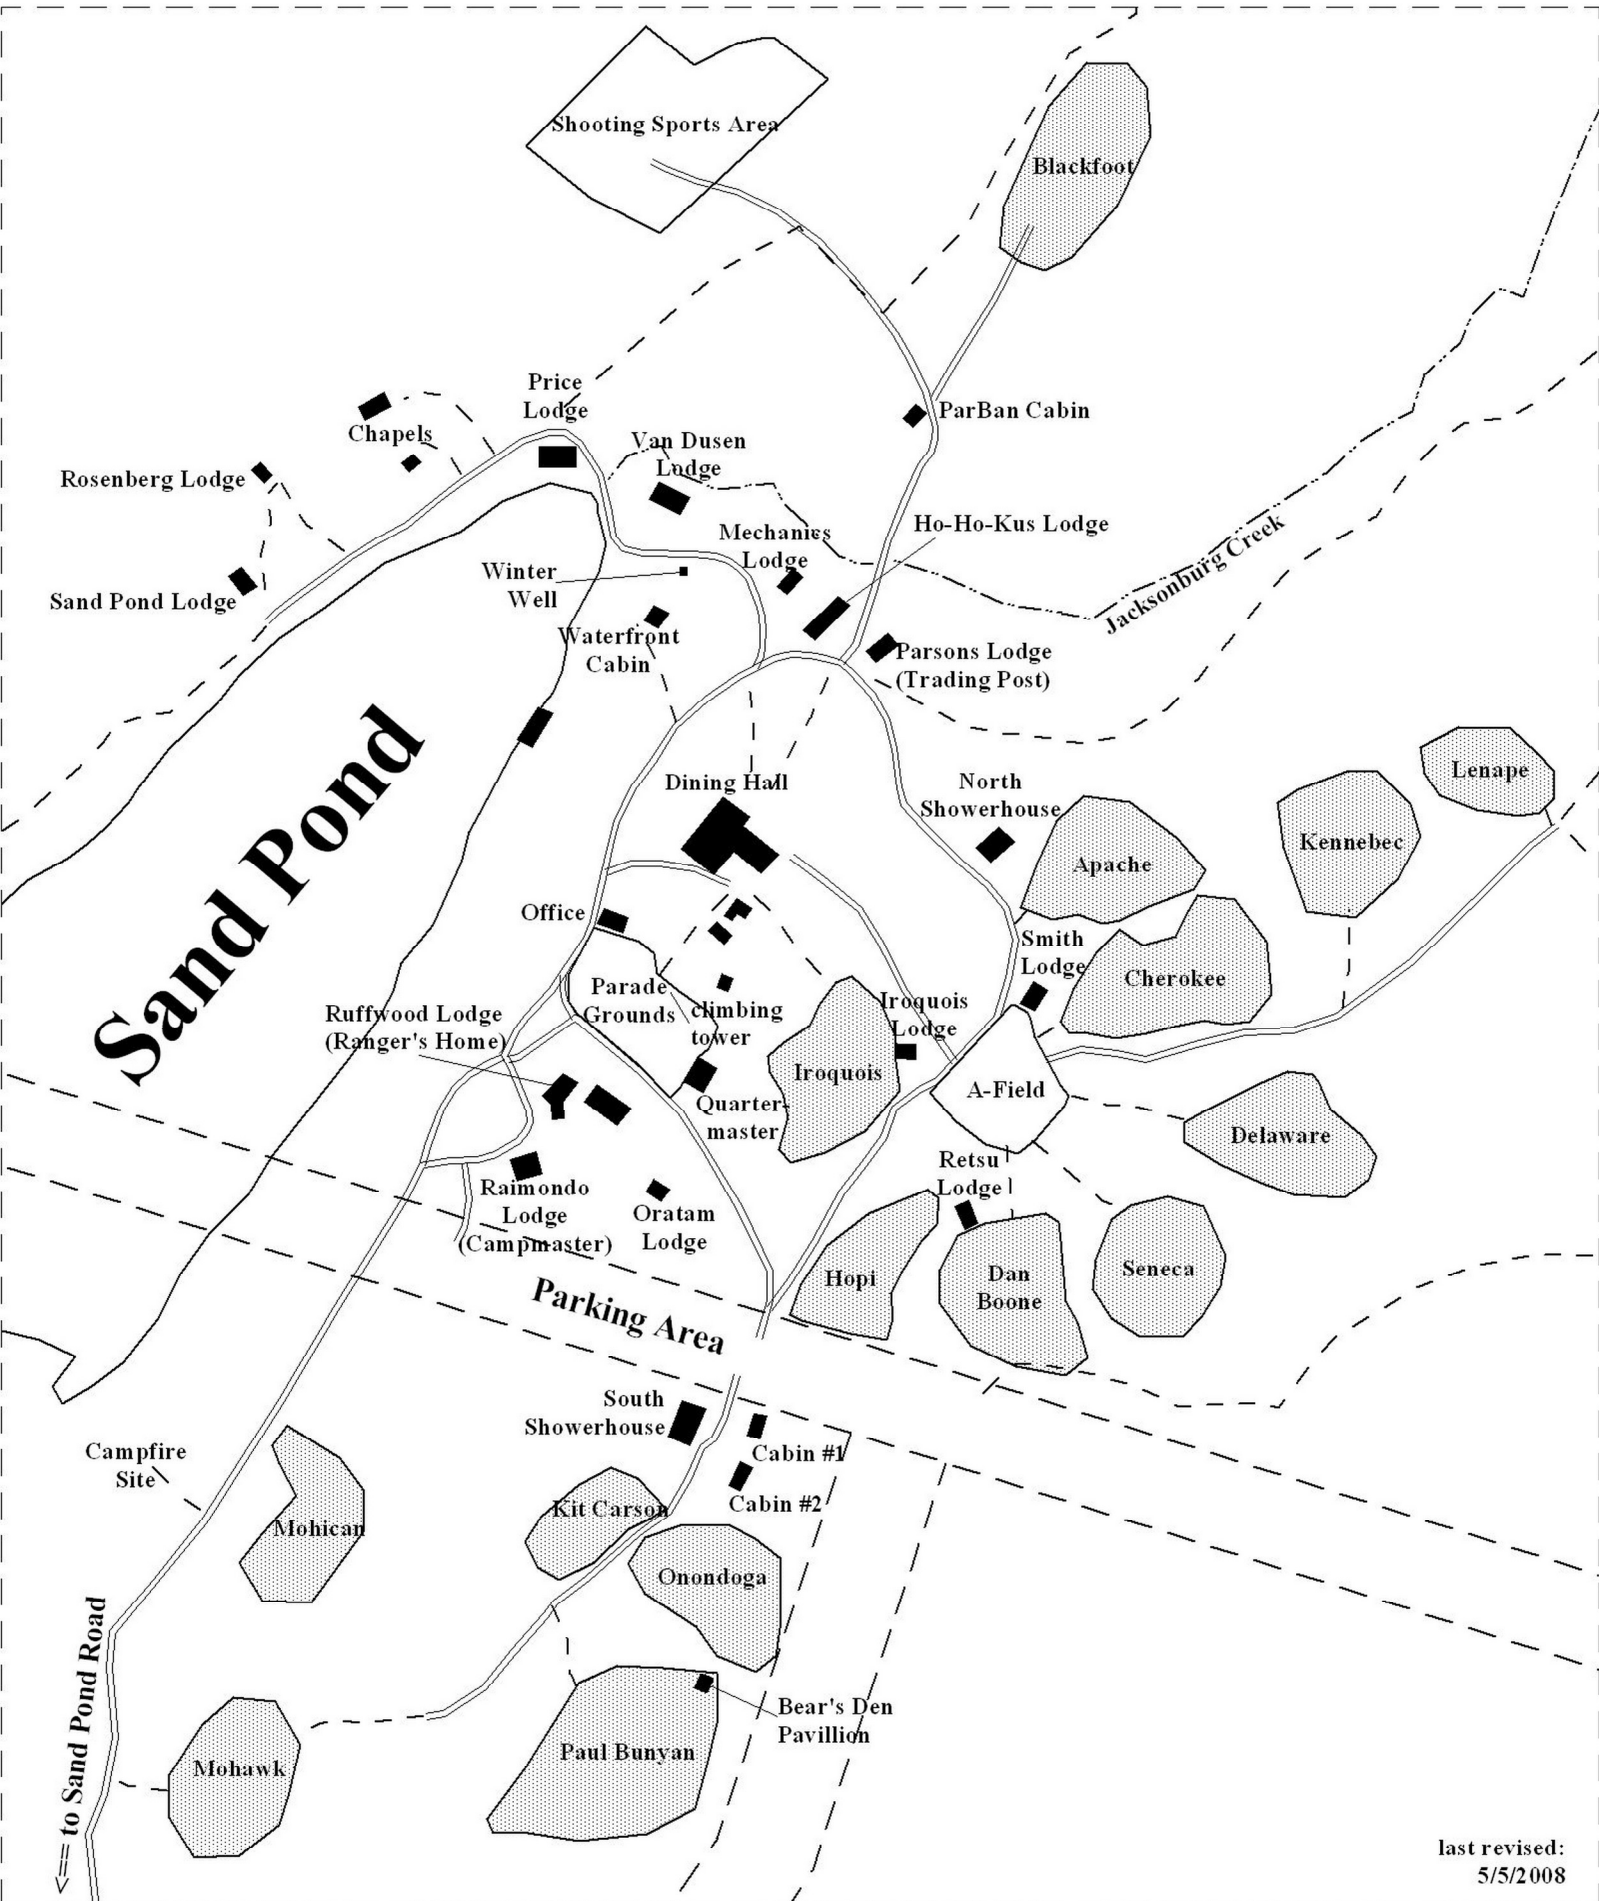

SCALE: 1"=300'

CAMP NO-BE-BO-SCO

Short-Term Camping Map

last revised:
5/5/2008